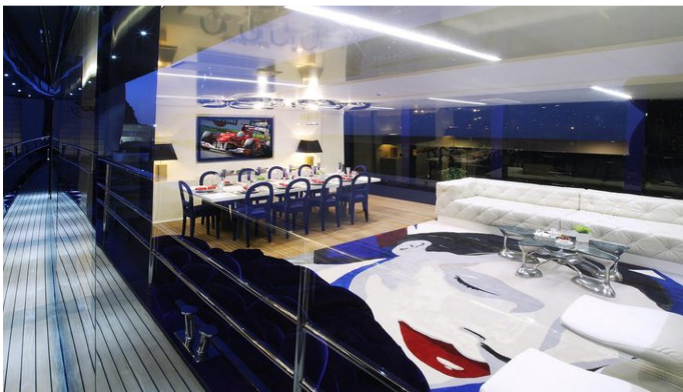

MORE PHOTOS, VIDEO OR INTERACTIVE DECK PLANS:

[CLICK HERE](#)