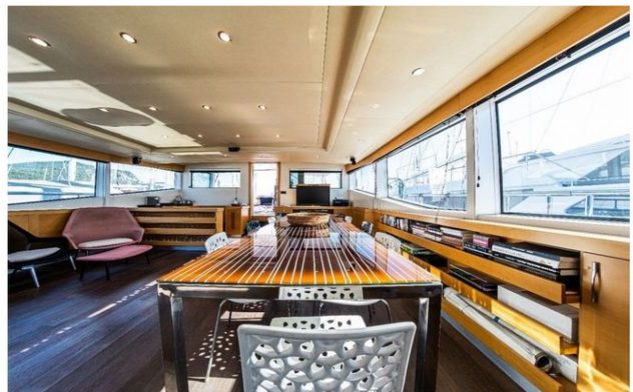

MORE PHOTOS, VIDEO OR INTERACTIVE DECK PLANS:

[CLICK HERE](#)