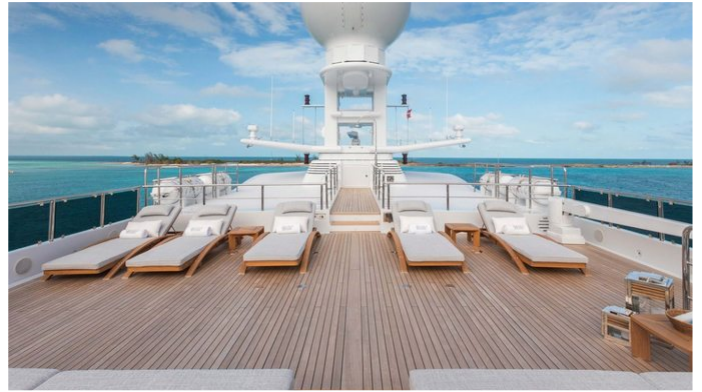

MORE PHOTOS, VIDEO OR INTERACTIVE DECK PLANS:

[CLICK HERE](#)

This document is not contractual. The yacht charters and their particulars displayed in the results above are displayed in good faith and whilst believed to be correct are not guaranteed. YachtCharterFleet.com does not warrant or assume any legal liability or responsibility for the accuracy, completeness, or usefulness of any information and/or images displayed. All information is subject to change without notice and is without warranty. Your preferred charter broker should provide you with yacht specifications, brochure and rates for your chosen dates during your charter yacht selection process. Starting prices are shown in a range of currencies for a one-week charter, unless otherwise indicated.