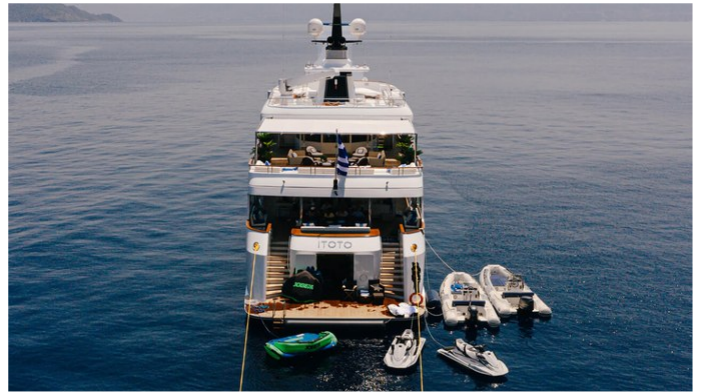

MORE PHOTOS, VIDEO OR INTERACTIVE DECK PLANS:

[CLICK HERE](#)