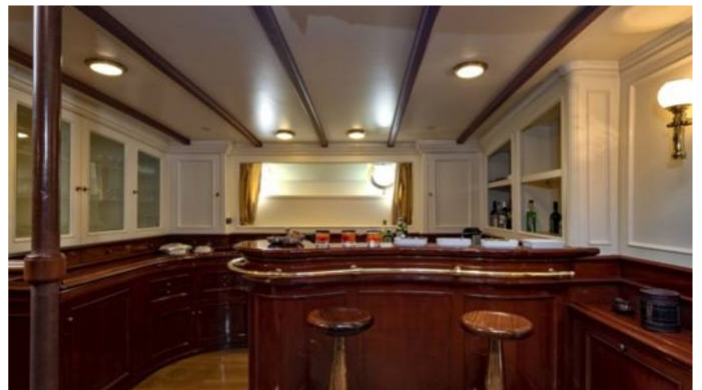

Details correct as of 10 May, 2024

FOR MORE INFORMATION:

[CLICK HERE](#)

or SCAN QR CODE

MORE PHOTOS, VIDEO OR INTERACTIVE DECK PLANS:

 [CLICK HERE](#)

INVADER YACHT CHARTER

Superyacht INVADER was built in 1905 by Lawley. She is a 49.06m / 160'11 sail yacht with exterior design by Albert Stanton Chesebrough and interior styling by Anna Signorini. Invader offers accommodation for up to 6 guests in 3 cabins with additional room for her crew of 8. She features a variety of amenities to ensure comfortable charter vacations. She also carries an impressive collection of toys as listed below.

INVADER AMENITIES & TOYS

For a full up-to-date list of leisure facilities or amenities onboard Sail Yacht Invader please contact your Yacht Charter Broker prior to booking your vacation. If there is a particular water toy that you would like, but it is not listed, then it may be possible to rent this equipment for you.