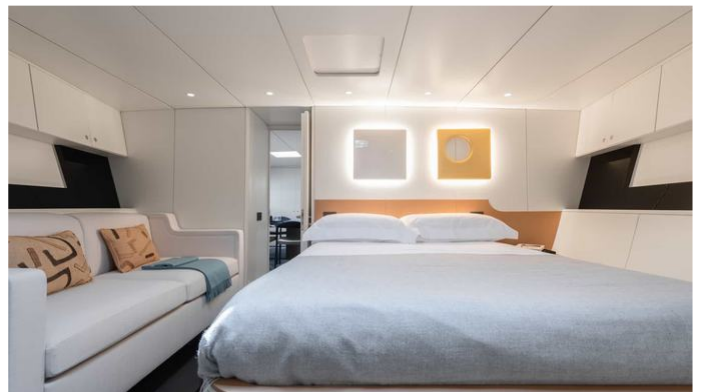

MORE PHOTOS, VIDEO OR INTERACTIVE DECK PLANS:

[CLICK HERE](#)

This document is not contractual. The yacht charters and their particulars displayed in the results above are displayed in good faith and whilst believed to be correct are not guaranteed. YachtCharterFleet.com does not warrant or assume any legal liability or responsibility for the accuracy, completeness, or usefulness of any information and/or images displayed. All information is subject to change without notice and is without warranty. Your preferred charter broker should provide you with yacht specifications, brochure and rates for your chosen dates during your charter yacht selection process. Starting prices are shown in a range of currencies for a one-week charter, unless otherwise indicated.