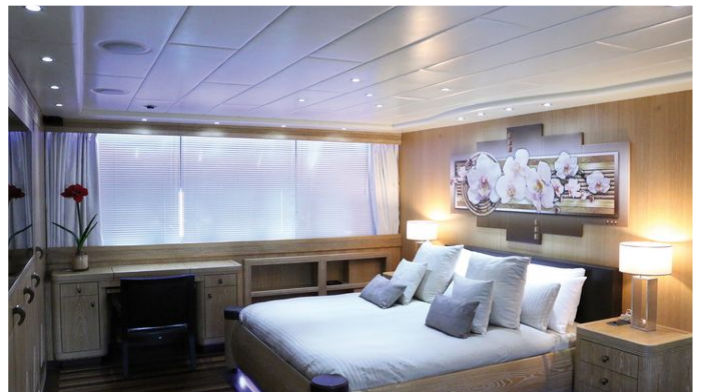

MORE PHOTOS, VIDEO OR INTERACTIVE DECK PLANS:

[CLICK HERE](#)