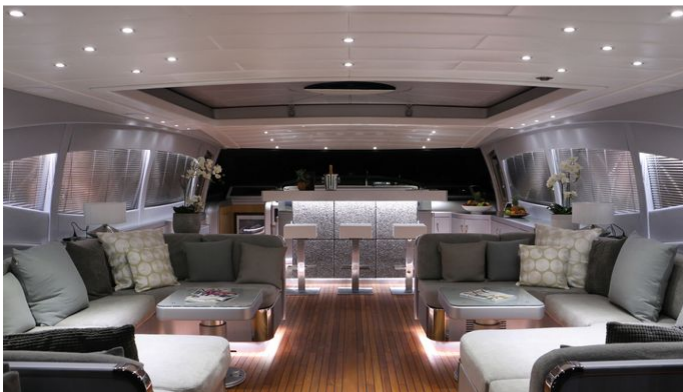

MORE PHOTOS, VIDEO OR INTERACTIVE DECK PLANS:

[CLICK HERE](#)