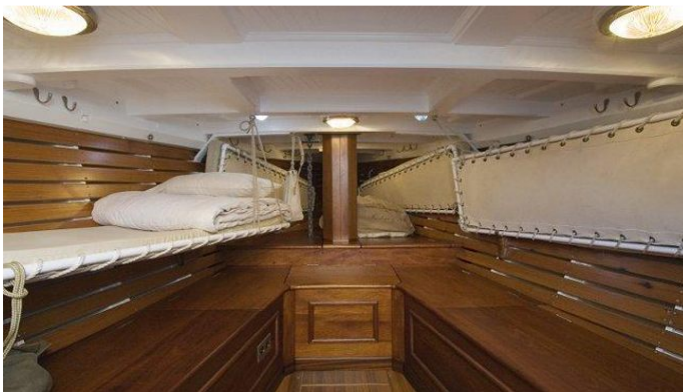

CRUISING SPEED
9 Knots

ACCOMMODATION

GUESTS CABINS CREW
4 **2** **5**

CABIN CONFIGURATION
1 Master 1 Twin

CHARTER RATES

SUMMER
from
€35,000 / week + expenses

WINTER
from
€35,000 / week + expenses

Details correct as of 18 May, 2024

FOR MORE INFORMATION:

[CLICK HERE](#) 

or SCAN QR CODE

MORE PHOTOS, VIDEO OR INTERACTIVE DECK PLANS:

[CLICK HERE](#)

MOONBEAM OF FIFE III YACHT CHARTER

Superyacht MOONBEAM OF FIFE III was built in 1903 by William Fife & Sons. She is a 31m / 101'8 Custom sail yacht with exterior design by William Fife . Moonbeam of Fife III offers accommodation for up to 4 guests in 2 cabins with additional room for her crew of 5. She features a variety of amenities to ensure comfortable charter vacations. She also carries an impressive collection of toys as listed below.

MOONBEAM OF FIFE III AMENITIES & TOYS

For a full up-to-date list of leisure facilities or amenities onboard Sail Yacht Moonbeam of Fife III please contact your Yacht Charter Broker prior to booking your vacation. If there is a particular water toy that you would like, but it is not listed, then it may be possible to rent this equipment for you.