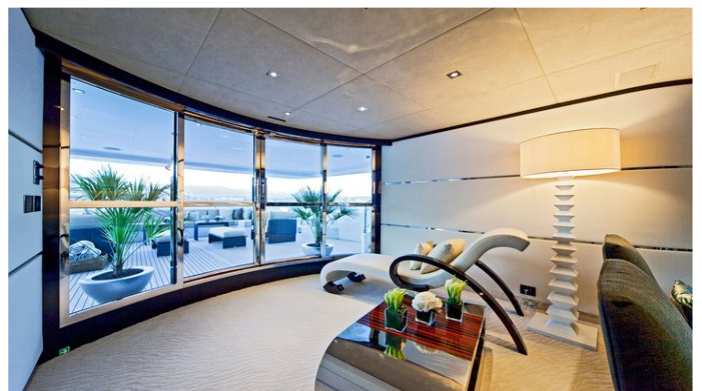

Details correct as of 10 May, 2024

FOR MORE INFORMATION:

[CLICK HERE](#)

or SCAN QR CODE

MORE PHOTOS, VIDEO OR INTERACTIVE DECK PLANS:

[CLICK HERE](#)

SEVEN S YACHT CHARTER

Superyacht SEVEN S was built in 2010 by Mondo Marine. She is a 40.5m / 132'10 motor yacht with exterior design by Cor D. Rover Design and interior styling by LUCA DINI Design & Architecture . Seven S offers accommodation for up to 10 guests in 5 cabins with additional room for her crew of 8. She features a variety of amenities to ensure comfortable charter vacations, including, Air Conditioning, WiFi connection on board, Deck Jacuzzi & Stabilizers at Anchor. She also carries an impressive collection of toys as listed below.