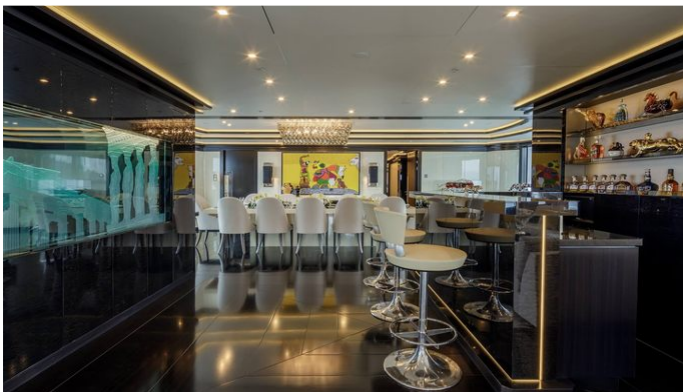

MORE PHOTOS, VIDEO OR INTERACTIVE DECK PLANS:

[CLICK HERE](#)

This document is not contractual. The yacht charters and their particulars displayed in the results above are displayed in good faith and whilst believed to be correct are not guaranteed. YachtCharterFleet.com does not warrant or assume any legal liability or responsibility for the accuracy, completeness, or usefulness of any information and/or images displayed. All information is subject to change without notice and is without warranty. Your preferred charter broker should provide you with yacht specifications, brochure and rates for your chosen dates during your charter yacht selection process. Starting prices are shown in a range of currencies for a one-week charter, unless otherwise indicated.