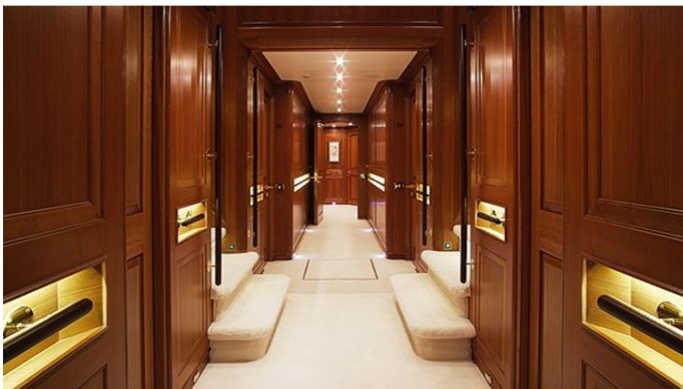

MORE PHOTOS, VIDEO OR INTERACTIVE DECK PLANS:

[CLICK HERE](#)

This document is not contractual. The yacht charters and their particulars displayed in the results above are displayed in good faith and whilst believed to be correct are not guaranteed. YachtCharterFleet.com does not warrant or assume any legal liability or responsibility for the accuracy, completeness, or usefulness of any information and/or images displayed. All information is subject to change without notice and is without warranty. Your preferred charter broker should provide you with yacht specifications, brochure and rates for your chosen dates during your charter yacht selection process. Starting prices are shown in a range of currencies for a one-week charter, unless otherwise indicated.