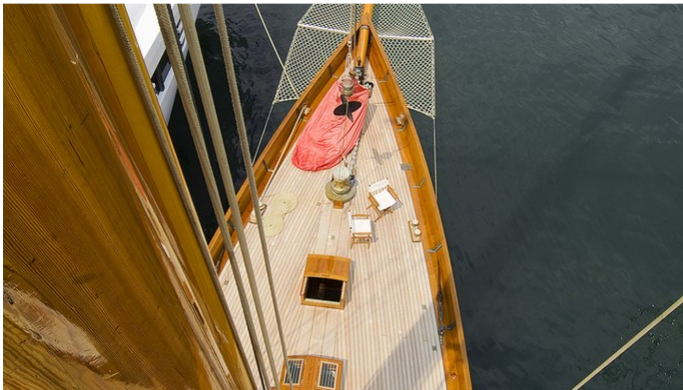

MORE PHOTOS, VIDEO OR INTERACTIVE DECK PLANS:

[CLICK HERE](#)

This document is not contractual. The yacht charters and their particulars displayed in the results above are displayed in good faith and whilst believed to be correct are not guaranteed. YachtCharterFleet.com does not warrant or assume any legal liability or responsibility for the accuracy, completeness, or usefulness of any information and/or images displayed. All information is subject to change without notice and is without warranty. Your preferred charter broker should provide you with yacht specifications, brochure and rates for your chosen dates during your charter yacht selection process. Starting prices are shown in a range of currencies for a one-week charter, unless otherwise indicated.