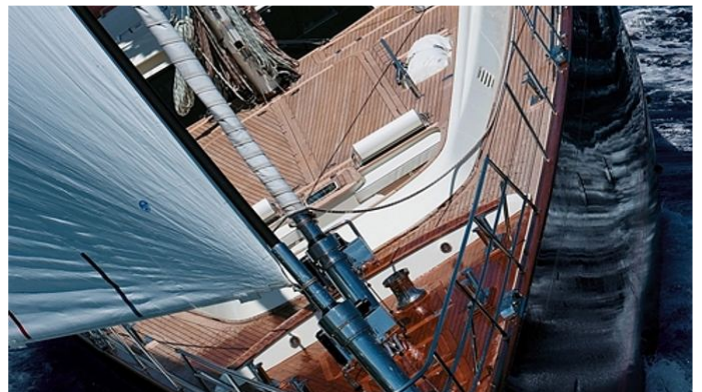

HERITAGE OF LONDON

Yacht Charter Details for 'Heritage Of London', the 45.3m Superyacht built by Perini Navi

SPECIFICATIONS

LENGTH
45.3m / 148'7"

BEAM
9m / 29'6"

YEAR
2006

CRUISING SPEED
12 Knots

DRAFT
9.1m / 29'10"

Details correct as of 13 May, 2024

FOR MORE INFORMATION:

[CLICK HERE](#)

or SCAN QR CODE

MORE PHOTOS, VIDEO OR INTERACTIVE DECK PLANS:

 [CLICK HERE](#)

HERITAGE OF LONDON YACHT CHARTER

Superyacht HERITAGE OF LONDON was built in 2006 by Perini Navi. She is a 45.3m / 148'7 Perini 45M sail yacht with exterior design by Perini Navi and interior styling by Perini Navi . Heritage Of London offers accommodation for up to 12 guests in 5 cabins with additional room for her crew of 7. She features a variety of amenities to ensure comfortable charter vacations, including, Air Conditioning, WiFi connection on board & Gym/exercise equipment. She also carries an impressive collection of toys as listed below.

HERITAGE OF LONDON AMENITIES & TOYS

Wi-Fi

Gym

Air Conditioning

For a full up-to-date list of leisure facilities or amenities onboard Sail Yacht Heritage Of London please contact your Yacht Charter Broker prior to booking your vacation. If there is a particular water toy that you would like, but it is not listed, then it may be possible to rent this equipment for you.