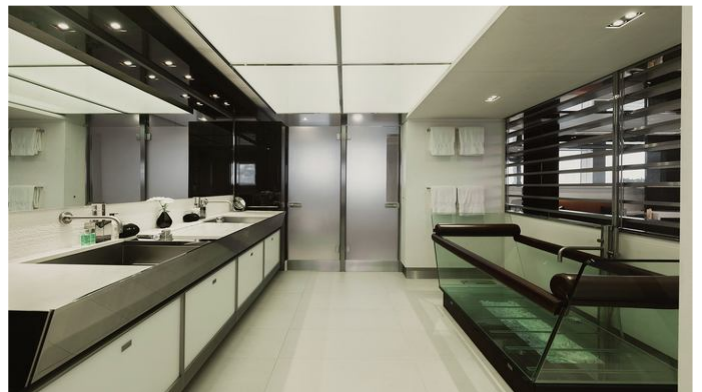

MORE PHOTOS, VIDEO OR INTERACTIVE DECK PLANS:

[CLICK HERE](#)

This document is not contractual. The yacht charters and their particulars displayed in the results above are displayed in good faith and whilst believed to be correct are not guaranteed. YachtCharterFleet.com does not warrant or assume any legal liability or responsibility for the accuracy, completeness, or usefulness of any information and/or images displayed. All information is subject to change without notice and is without warranty. Your preferred charter broker should provide you with yacht specifications, brochure and rates for your chosen dates during your charter yacht selection process. Starting prices are shown in a range of currencies for a one-week charter, unless otherwise indicated.