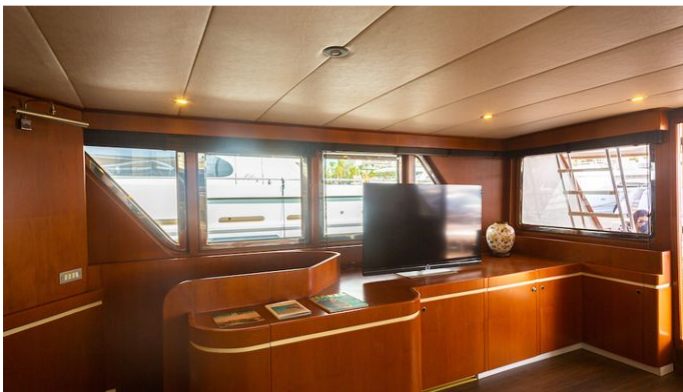

or SCAN QR CODE

MORE PHOTOS, VIDEO OR INTERACTIVE DECK PLANS:

[CLICK HERE](#)

SPIRIT OF MK YACHT CHARTER

Superyacht SPIRIT OF MK was built in 1980 by CRN. She is a 34m / 111'7 Custom motor yacht with exterior design by CRN. Spirit of MK offers accommodation for up to 12 guests in 5 cabins with additional room for her crew of 5. She features a variety of amenities to ensure comfortable charter vacations. She also carries an impressive collection of toys as listed below.

SPIRIT OF MK AMENITIES & TOYS

Underwater Lights

Stabilizers Underway

Wi-Fi

Air Conditioning

For a full up-to-date list of leisure facilities or amenities onboard Motor Yacht Spirit of MK please contact your Yacht Charter Broker prior to booking your vacation. If there is a particular water toy that you would like, but it is not listed, then it may be possible to rent this equipment for you.