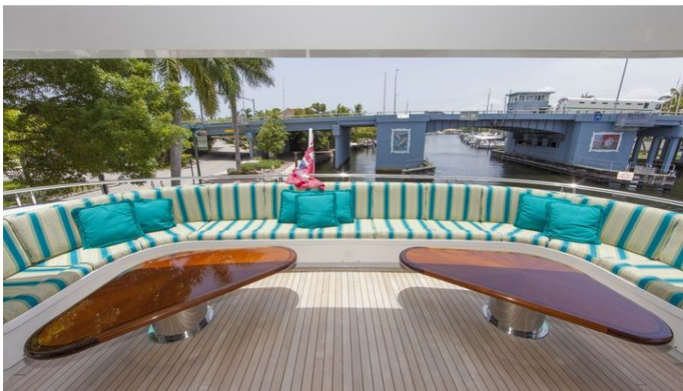

MORE PHOTOS, VIDEO OR INTERACTIVE DECK PLANS:

[CLICK HERE](#)

This document is not contractual. The yacht charters and their particulars displayed in the results above are displayed in good faith and whilst believed to be correct are not guaranteed. YachtCharterFleet.com does not warrant or assume any legal liability or responsibility for the accuracy, completeness, or usefulness of any information and/or images displayed. All information is subject to change without notice and is without warranty. Your preferred charter broker should provide you with yacht specifications, brochure and rates for your chosen dates during your charter yacht selection process. Starting prices are shown in a range of currencies for a one-week charter, unless otherwise indicated.