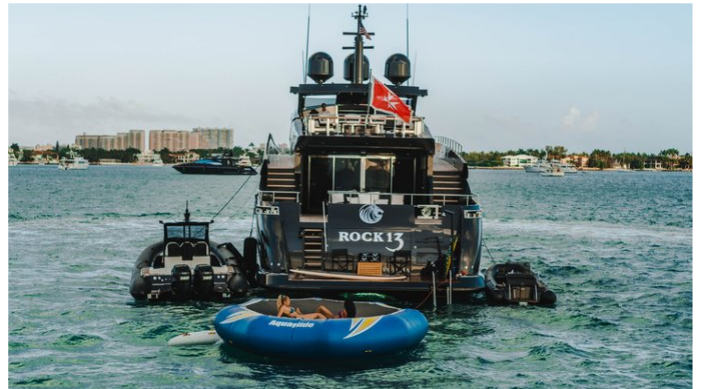

MORE PHOTOS, VIDEO OR INTERACTIVE DECK PLANS:

[CLICK HERE](#)