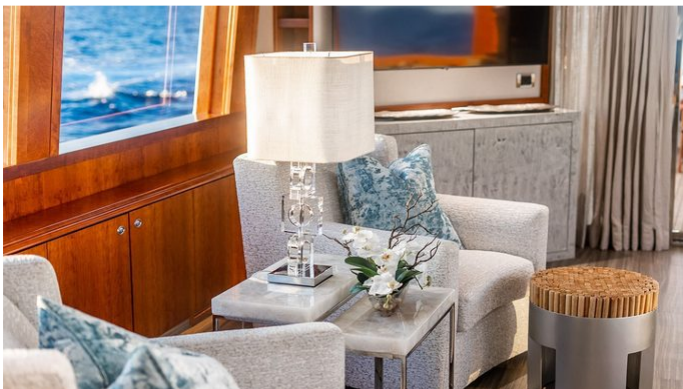

MORE PHOTOS, VIDEO OR INTERACTIVE DECK PLANS:

[CLICK HERE](#)

This document is not contractual. The yacht charters and their particulars displayed in the results above are displayed in good faith and whilst believed to be correct are not guaranteed. YachtCharterFleet.com does not warrant or assume any legal liability or responsibility for the accuracy, completeness, or usefulness of any information and/or images displayed. All information is subject to change without notice and is without warranty. Your preferred charter broker should provide you with yacht specifications, brochure and rates for your chosen dates during your charter yacht selection process. Starting prices are shown in a range of currencies for a one-week charter, unless otherwise indicated.