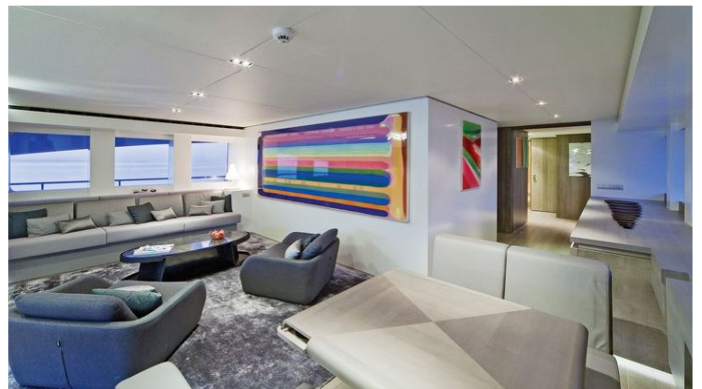

CRUISING SPEED
20 Knots

ACCOMMODATION

GUESTS	CABINS	CREW
10	5	9

CABIN CONFIGURATION
3 Double

CHARTER RATES

SUMMER
from
€150,000 / week + expenses

WINTER
from
€150,000 / week + expenses

Details correct as of 4 May, 2024

FOR MORE INFORMATION:

CLICK HERE

or SCAN QR CODE

MORE PHOTOS, VIDEO OR INTERACTIVE DECK PLANS:

[CLICK HERE](#)

JEMS YACHT CHARTER

Superyacht JEMS was built in 2009 by Heesen. She is a 44m / 144'4 Heesen 4400 motor yacht with exterior design by , Heesen & Omega Architects . Jems offers accommodation for up to 10 guests in 5 cabins with additional room for her crew of 9. She features a variety of amenities to ensure comfortable charter vacations, including, Air Conditioning, WiFi connection on board, Deck Jacuzzi, Gym/exercise equipment & Stabilizers at Anchor. She also carries an impressive collection of toys as listed below.

JEMS AMENITIES & TOYS

Jacuzzi

Wi-Fi

At-Anchor Stabilizers

Deck Jacuzzi

Gym

Air Conditioning

For a full up-to-date list of leisure facilities or amenities onboard Motor Yacht Jems please contact your Yacht Charter Broker prior to booking your vacation. If there is a particular water toy that you would like, but it is not listed, then it may be possible to rent this equipment for you.