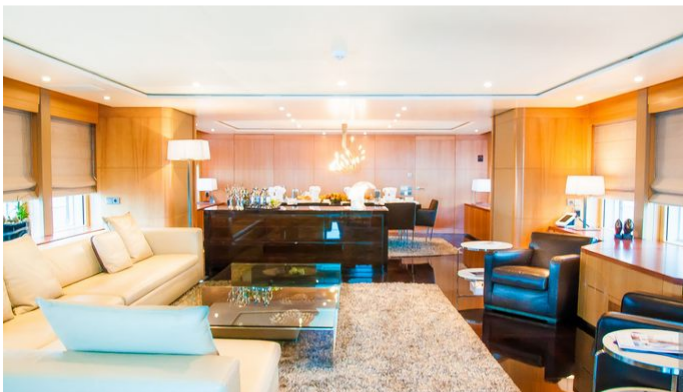

MORE PHOTOS, VIDEO OR INTERACTIVE DECK PLANS:

[CLICK HERE](#)