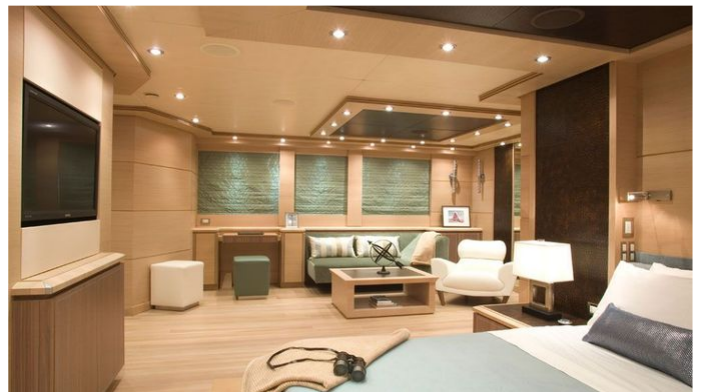

MORE PHOTOS, VIDEO OR INTERACTIVE DECK PLANS:

[CLICK HERE](#)