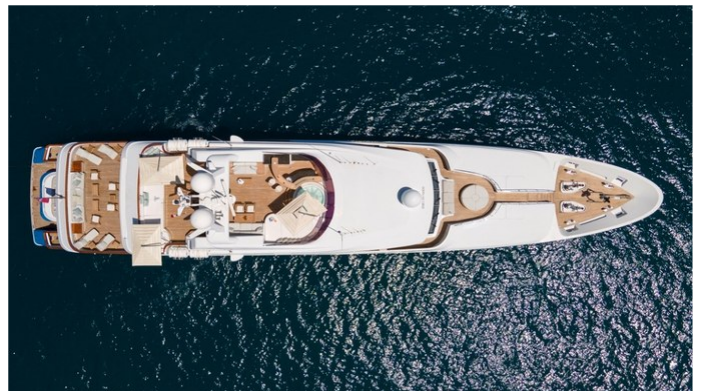

MORE PHOTOS, VIDEO OR INTERACTIVE DECK PLANS:

[CLICK HERE](#)

This document is not contractual. The yacht charters and their particulars displayed in the results above are displayed in good faith and whilst believed to be correct are not guaranteed. YachtCharterFleet.com does not warrant or assume any legal liability or responsibility for the accuracy, completeness, or usefulness of any information and/or images displayed. All information is subject to change without notice and is without warranty. Your preferred charter broker should provide you with yacht specifications, brochure and rates for your chosen dates during your charter yacht selection process. Starting prices are shown in a range of currencies for a one-week charter, unless otherwise indicated.