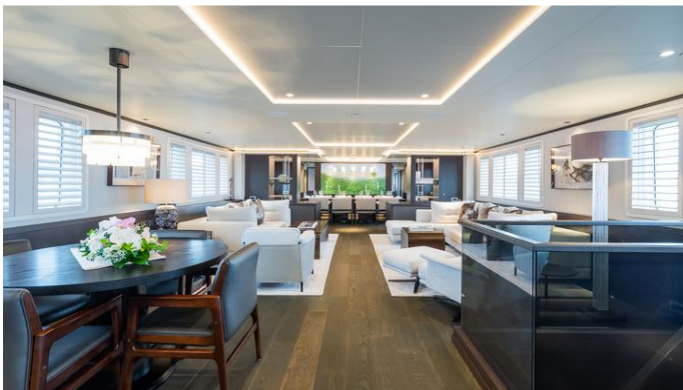

MORE PHOTOS, VIDEO OR INTERACTIVE DECK PLANS:

[CLICK HERE](#)

This document is not contractual. The yacht charters and their particulars displayed in the results above are displayed in good faith and whilst believed to be correct are not guaranteed. YachtCharterFleet.com does not warrant or assume any legal liability or responsibility for the accuracy, completeness, or usefulness of any information and/or images displayed. All information is subject to change without notice and is without warranty. Your preferred charter broker should provide you with yacht specifications, brochure and rates for your chosen dates during your charter yacht selection process. Starting prices are shown in a range of currencies for a one-week charter, unless otherwise indicated.