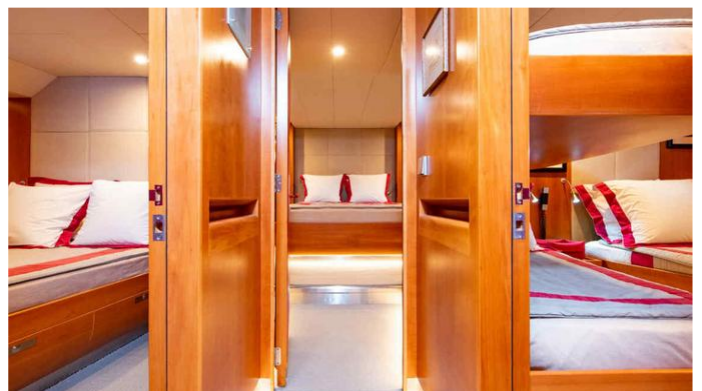

MORE PHOTOS, VIDEO OR INTERACTIVE DECK PLANS:

[CLICK HERE](#)