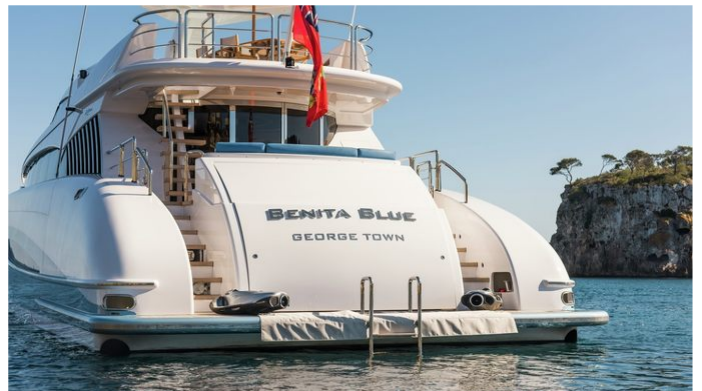

YachtCharterFleet

THE SMARTEST WAY TO SEARCH

BENITA BLUE

Yacht Charter Details for 'Benita Blue', the 33.71m Superyacht built by Evolution Yachts

SPECIFICATIONS

LENGTH
33.71m / 110'7"

BEAM
7m / 23'

DRAFT
1.3m / 4'3"

YEAR
2005

REFIT
2007

CRUISING SPEED
14 Knots

ACCOMMODATION

GUESTS CABINS CREW

10 4 5

CABIN CONFIGURATION

1 Master 1 Double

MORE PHOTOS, VIDEO OR INTERACTIVE DECK PLANS:

[CLICK HERE](#)

BENITA BLUE YACHT CHARTER

Superyacht BENITA BLUE was built in 2005 by Evolution Yachts. She is a 33.71m / 110'7 motor yacht with exterior design by Sam Sorgiovanni and interior styling by Sam Sorgiovanni . Benita Blue offers accommodation for up to 10 guests in 4 cabins with additional room for her crew of 5. She features a variety of amenities to ensure comfortable charter vacations, including, Air Conditioning, WiFi connection on board, Deck Jacuzzi & Stabilisers underway. She also carries an impressive collection of toys as listed below.

BENITA BLUE AMENITIES & TOYS

Jacuzzi

Stabilizers Underway

Wi-Fi

Deck Jacuzzi

Air Conditioning

Satellite TV

For a full up-to-date list of leisure facilities or amenities onboard Motor Yacht Benita Blue please contact your Yacht Charter Broker prior to booking your vacation. If there is a particular water toy that you would like, but it is not listed, then it may be possible to rent this equipment for you.