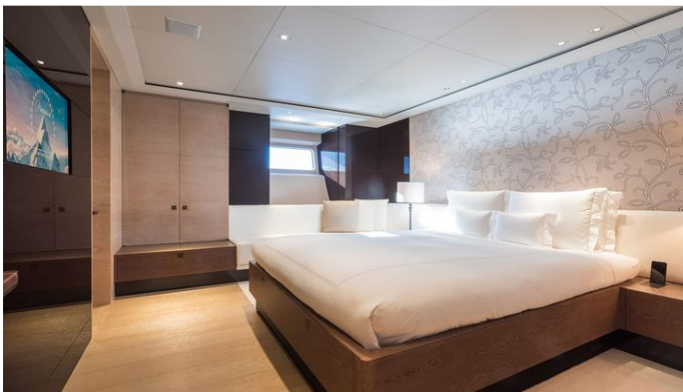

MORE PHOTOS, VIDEO OR INTERACTIVE DECK PLANS:

[CLICK HERE](#)

This document is not contractual. The yacht charters and their particulars displayed in the results above are displayed in good faith and whilst believed to be correct are not guaranteed. YachtCharterFleet.com does not warrant or assume any legal liability or responsibility for the accuracy, completeness, or usefulness of any information and/or images displayed. All information is subject to change without notice and is without warranty. Your preferred charter broker should provide you with yacht specifications, brochure and rates for your chosen dates during your charter yacht selection process. Starting prices are shown in a range of currencies for a one-week charter, unless otherwise indicated.