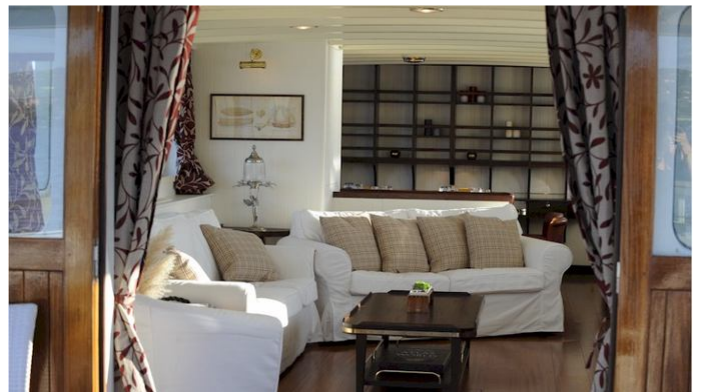

CRUISING SPEED
12 Knots

ACCOMMODATION

GUESTS CABINS CREW
10 4 5

CABIN CONFIGURATION

CHARTER RATES

SUMMER
from
€45,000 / week + expenses

WINTER
from
€45,000 / week + expenses

Details correct as of 11 May, 2024

FOR MORE INFORMATION:

[CLICK HERE](#)

or SCAN QR CODE

MORE PHOTOS, VIDEO OR INTERACTIVE DECK PLANS:

 [CLICK HERE](#)

ABELY YACHT CHARTER

Superyacht ABELY was built in 2004 by Ocea. She is a 33m / 108'3 Commuter 108 motor yacht with exterior design by Joubert Nivelte Design . Abely offers accommodation for up to 10 guests in 4 cabins with additional room for her crew of . She features a variety of amenities to ensure comfortable charter vacations. She also carries an impressive collection of toys as listed below.

ABELY AMENITIES & TOYS

For a full up-to-date list of leisure facilities or amenities onboard Motor Yacht Abely please contact your Yacht Charter Broker prior to booking your vacation. If there is a particular water toy that you would like, but it is not listed, then it may be possible to rent this equipment for you.