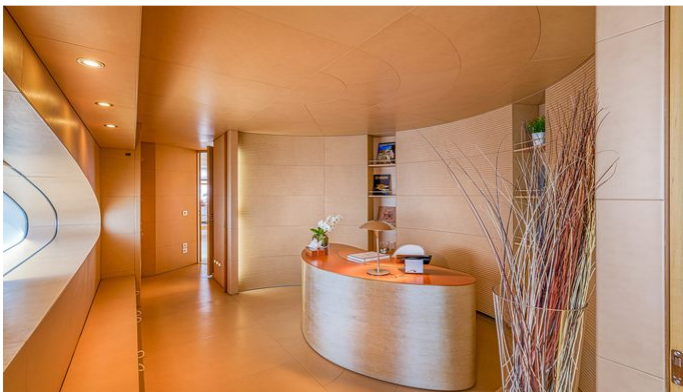

MORE PHOTOS, VIDEO OR INTERACTIVE DECK PLANS:

[CLICK HERE](#)

This document is not contractual. The yacht charters and their particulars displayed in the results above are displayed in good faith and whilst believed to be correct are not guaranteed. YachtCharterFleet.com does not warrant or assume any legal liability or responsibility for the accuracy, completeness, or usefulness of any information and/or images displayed. All information is subject to change without notice and is without warranty. Your preferred charter broker should provide you with yacht specifications, brochure and rates for your chosen dates during your charter yacht selection process. Starting prices are shown in a range of currencies for a one-week charter, unless otherwise indicated.