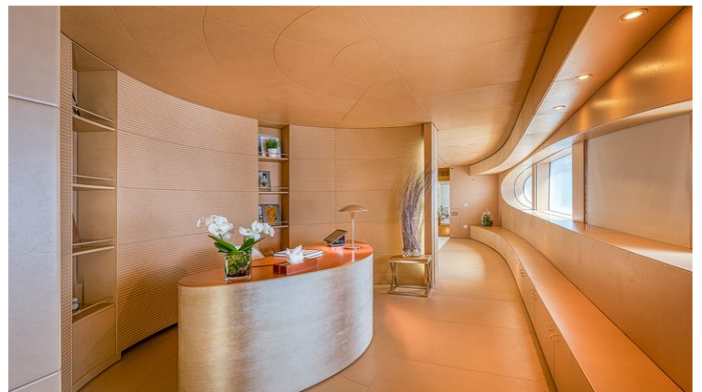

MORE PHOTOS, VIDEO OR INTERACTIVE DECK PLANS:

[CLICK HERE](#)

This document is not contractual. The yacht charters and their particulars displayed in the results above are displayed in good faith and whilst believed to be correct are not guaranteed. YachtCharterFleet.com does not warrant or assume any legal liability or responsibility for the accuracy, completeness, or usefulness of any information and/or images displayed. All information is subject to change without notice and is without warranty. Your preferred charter broker should provide you with yacht specifications, brochure and rates for your chosen dates during your charter yacht selection process. Starting prices are shown in a range of currencies for a one-week charter, unless otherwise indicated.