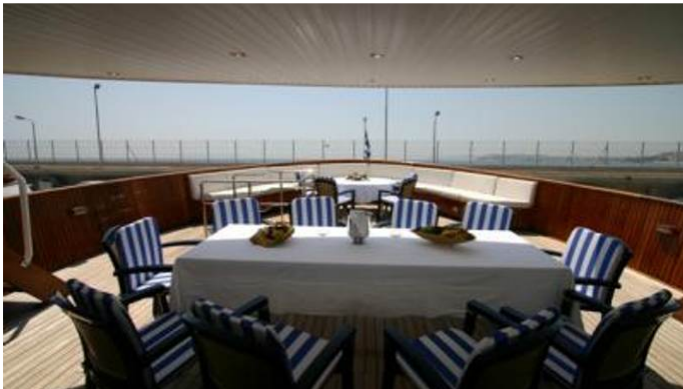

FOR MORE INFORMATION:

[CLICK HERE](#) 

or SCAN QR CODE

MORE PHOTOS, VIDEO OR INTERACTIVE DECK PLANS:

 [CLICK HERE](#)

ELIKI YACHT CHARTER

Superyacht ELIKI was built in 1960 by Botje Ensing & Co. She is a 39.6m / 129'11 Custom motor yacht with exterior design by Botje Ensing & Co and interior styling by Botje Ensing & Co . Eliki offers accommodation for up to 12 guests in 6 cabins with additional room for her crew of 9. She features a variety of amenities to ensure comfortable charter vacations, including, GYM & Air Conditioning. She also carries an impressive collection of toys as listed below.

ELIKI AMENITIES & TOYS

Gym

Air Conditioning

For a full up-to-date list of leisure facilities or amenities onboard Motor Yacht Eliki please contact your Yacht Charter Broker prior to booking your vacation. If there is a particular water toy that you would like, but it is not listed, then it may be possible to rent this equipment for you.