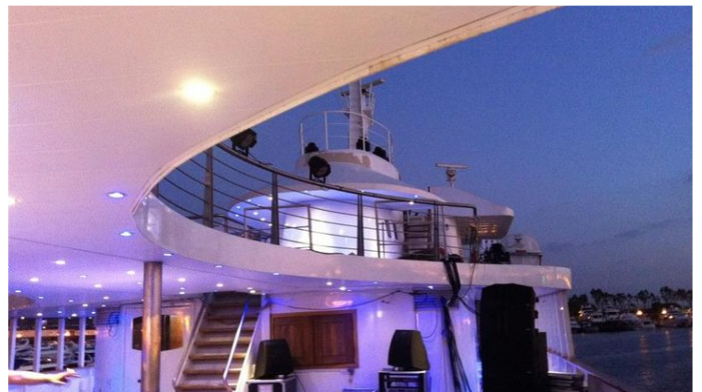

BLUE DAWN

Yacht Charter Details for 'Blue Dawn', the 62.05m Superyacht built by J.J. Sietas

SPECIFICATIONS

LENGTH

62.05m / 203'7

BEAM

9.5m / 31'2

DRAFT

Details correct as of 5 May, 2024

FOR MORE INFORMATION:

[CLICK HERE](#)

or SCAN QR CODE

MORE PHOTOS, VIDEO OR INTERACTIVE DECK PLANS:

[CLICK HERE](#)

BLUE DAWN YACHT CHARTER

Superyacht BLUE DAWN was built in 1959 by J.J. Sietas. She is a 62.05m / 203'7 Conversion motor yacht with exterior design by . Blue Dawn offers accommodation for up to 10 guests in cabins with additional room for her crew of 11. She features a variety of amenities to ensure comfortable charter vacations. She also carries an impressive collection of toys as listed below.

BLUE DAWN AMENITIES & TOYS

For a full up-to-date list of leisure facilities or amenities onboard Motor Yacht Blue Dawn please contact your Yacht Charter Broker prior to booking your vacation. If there is a particular water toy that you would like, but it is not listed, then it may be possible to rent this equipment for you.