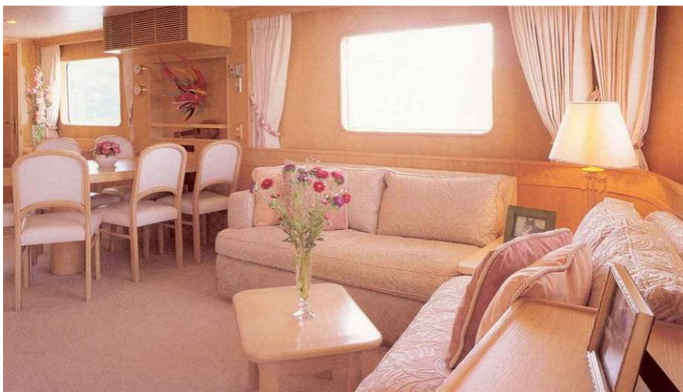

GUESTS	CABINS	CREW
12	7	9

CABIN CONFIGURATION

CHARTER RATES

Details correct as of 10 May, 2024

FOR MORE INFORMATION:

[CLICK HERE](#)

or SCAN QR CODE

MORE PHOTOS, VIDEO OR INTERACTIVE DECK PLANS:

LADY ROSE YACHT CHARTER

Superyacht LADY ROSE was built in 1986 by Hitachi Zosen. She is a 45m / 147'8 Custom motor yacht with exterior design by Jack Hargrave and interior styling by Larvor . Lady Rose offers accommodation for up to 12 guests in 7 cabins with additional room for her crew of 9. She features a variety of amenities to ensure comfortable charter vacations, including, Air Conditioning, WiFi connection on board, Deck Jacuzzi & Gym/exercise equipment. She also carries an impressive collection of toys as listed below.

LADY ROSE AMENITIES & TOYS

Jacuzzi

Wi-Fi

Deck Jacuzzi

Gym

Air Conditioning

For a full up-to-date list of leisure facilities or amenities onboard Motor Yacht Lady Rose please contact your Yacht Charter Broker prior to booking your vacation. If there is a particular water toy that you would like, but it is not listed, then it may be possible to rent this equipment for you.