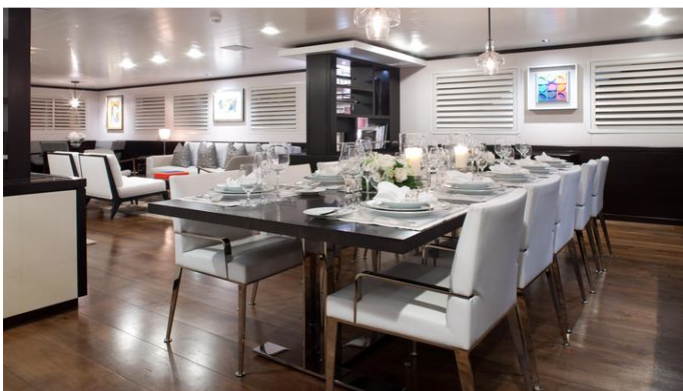

MORE PHOTOS, VIDEO OR INTERACTIVE DECK PLANS:

[CLICK HERE](#)