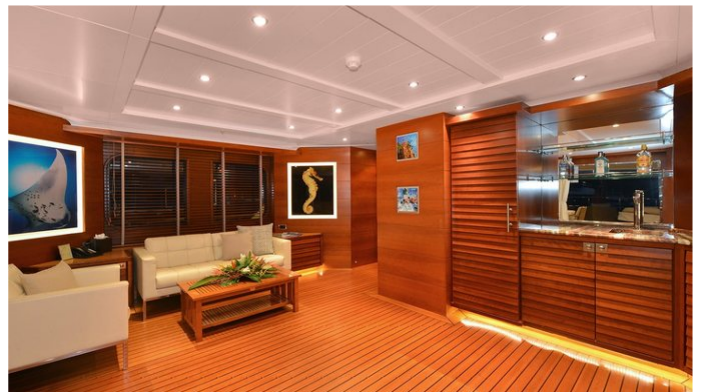

MORE PHOTOS, VIDEO OR INTERACTIVE DECK PLANS:

[CLICK HERE](#)

This document is not contractual. The yacht charters and their particulars displayed in the results above are displayed in good faith and whilst believed to be correct are not guaranteed. YachtCharterFleet.com does not warrant or assume any legal liability or responsibility for the accuracy, completeness, or usefulness of any information and/or images displayed. All information is subject to change without notice and is without warranty. Your preferred charter broker should provide you with yacht specifications, brochure and rates for your chosen dates during your charter yacht selection process. Starting prices are shown in a range of currencies for a one-week charter, unless otherwise indicated.