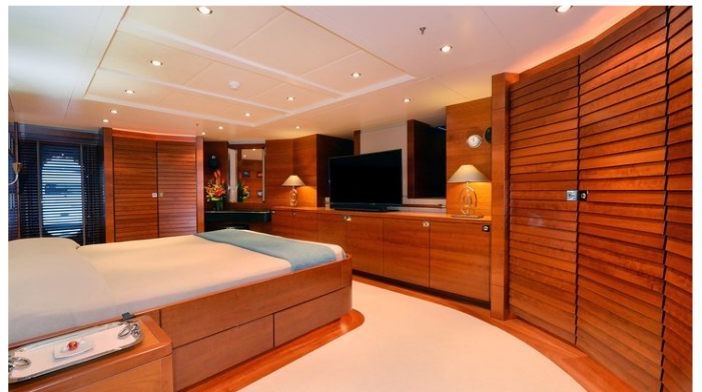

MORE PHOTOS, VIDEO OR INTERACTIVE DECK PLANS:

[CLICK HERE](#)

This document is not contractual. The yacht charters and their particulars displayed in the results above are displayed in good faith and whilst believed to be correct are not guaranteed. YachtCharterFleet.com does not warrant or assume any legal liability or responsibility for the accuracy, completeness, or usefulness of any information and/or images displayed. All information is subject to change without notice and is without warranty. Your preferred charter broker should provide you with yacht specifications, brochure and rates for your chosen dates during your charter yacht selection process. Starting prices are shown in a range of currencies for a one-week charter, unless otherwise indicated.