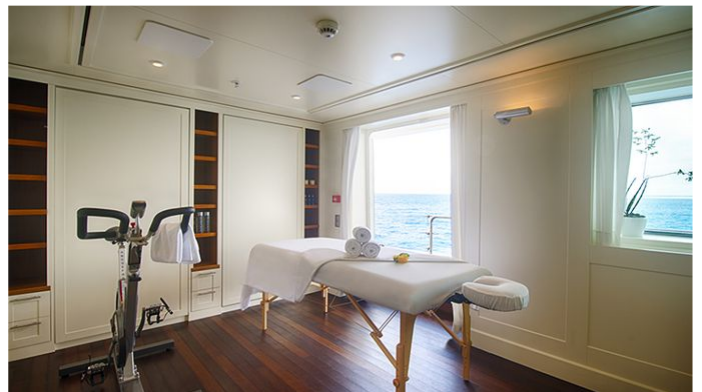

MORE PHOTOS, VIDEO OR INTERACTIVE DECK PLANS:

[CLICK HERE](#)