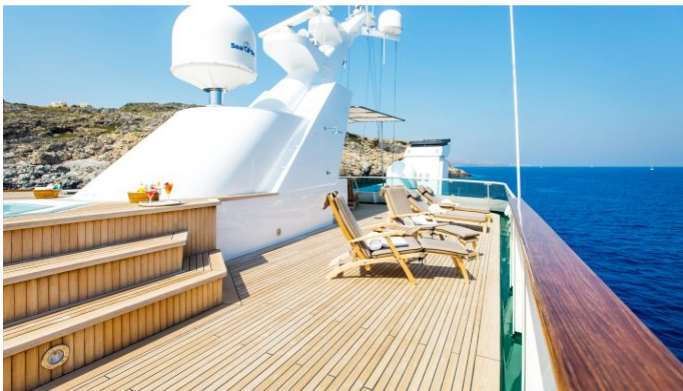

MORE PHOTOS, VIDEO OR INTERACTIVE DECK PLANS:

[CLICK HERE](#)