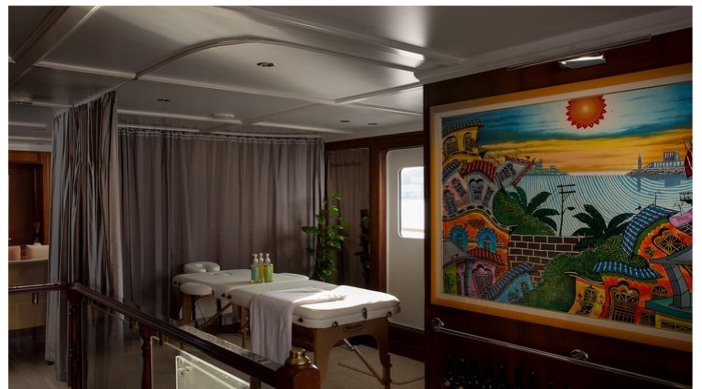

MORE PHOTOS, VIDEO OR INTERACTIVE DECK PLANS:

[CLICK HERE](#)

This document is not contractual. The yacht charters and their particulars displayed in the results above are displayed in good faith and whilst believed to be correct are not guaranteed. YachtCharterFleet.com does not warrant or assume any legal liability or responsibility for the accuracy, completeness, or usefulness of any information and/or images displayed. All information is subject to change without notice and is without warranty. Your preferred charter broker should provide you with yacht specifications, brochure and rates for your chosen dates during your charter yacht selection process. Starting prices are shown in a range of currencies for a one-week charter, unless otherwise indicated.