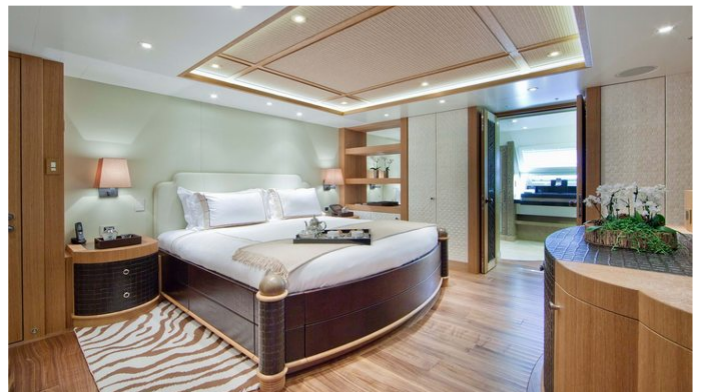

MORE PHOTOS, VIDEO OR INTERACTIVE DECK PLANS:

[CLICK HERE](#)

This document is not contractual. The yacht charters and their particulars displayed in the results above are displayed in good faith and whilst believed to be correct are not guaranteed. YachtCharterFleet.com does not warrant or assume any legal liability or responsibility for the accuracy, completeness, or usefulness of any information and/or images displayed. All information is subject to change without notice and is without warranty. Your preferred charter broker should provide you with yacht specifications, brochure and rates for your chosen dates during your charter yacht selection process. Starting prices are shown in a range of currencies for a one-week charter, unless otherwise indicated.