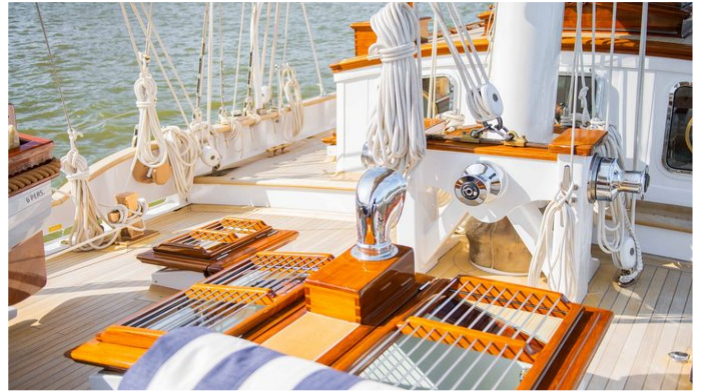

MORE PHOTOS, VIDEO OR INTERACTIVE DECK PLANS:

[CLICK HERE](#)

This document is not contractual. The yacht charters and their particulars displayed in the results above are displayed in good faith and whilst believed to be correct are not guaranteed. YachtCharterFleet.com does not warrant or assume any legal liability or responsibility for the accuracy, completeness, or usefulness of any information and/or images displayed. All information is subject to change without notice and is without warranty. Your preferred charter broker should provide you with yacht specifications, brochure and rates for your chosen dates during your charter yacht selection process. Starting prices are shown in a range of currencies for a one-week charter, unless otherwise indicated.