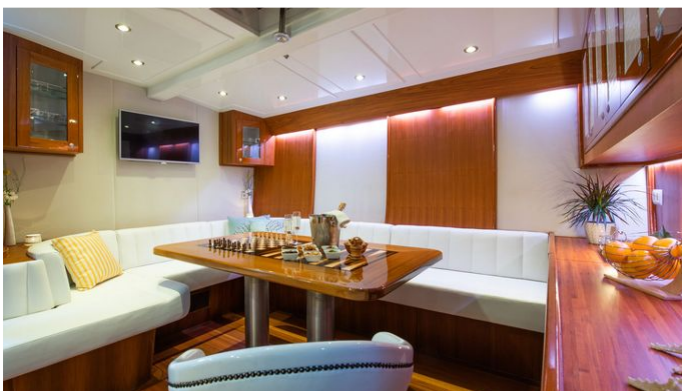

MORE PHOTOS, VIDEO OR INTERACTIVE DECK PLANS:

[CLICK HERE](#)

This document is not contractual. The yacht charters and their particulars displayed in the results above are displayed in good faith and whilst believed to be correct are not guaranteed. YachtCharterFleet.com does not warrant or assume any legal liability or responsibility for the accuracy, completeness, or usefulness of any information and/or images displayed. All information is subject to change without notice and is without warranty. Your preferred charter broker should provide you with yacht specifications, brochure and rates for your chosen dates during your charter yacht selection process. Starting prices are shown in a range of currencies for a one-week charter, unless otherwise indicated.