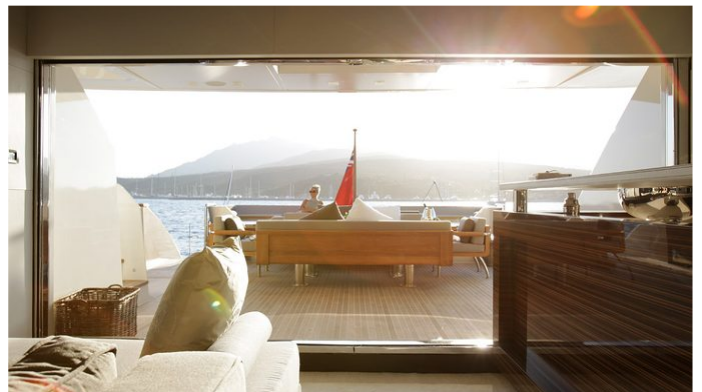

Details correct as of 20 May, 2024

FOR MORE INFORMATION:

[CLICK HERE](#)

or SCAN QR CODE

MORE PHOTOS, VIDEO OR INTERACTIVE DECK PLANS:

 [CLICK HERE](#)

GEMS II YACHT CHARTER

Superyacht GEMS II was built in 2009 by Tamsen Yachts. She is a 40.5m / 132'10 motor yacht with exterior design by Tamsen Yachts and interior styling by Tamsen Yachts . Gems II offers accommodation for up to 12 guests in 5 cabins with additional room for her crew of 7. She features a variety of amenities to ensure comfortable charter vacations, including, Air Conditioning, WiFi connection on board, Deck Jacuzzi, Stabilisers underway & Stabilizers at Anchor. She also carries an impressive collection of toys as listed below.

GEMS II AMENITIES & TOYS

Jacuzzi

Stabilizers Underway

Wi-Fi

At-Anchor Stabilizers

Deck Jacuzzi

Air Conditioning

For a full up-to-date list of leisure facilities or amenities onboard Motor Yacht Gems II please contact your Yacht Charter Broker prior to booking your vacation. If there is a particular water toy that you would like, but it is not listed, then it may be possible to rent this equipment for you.