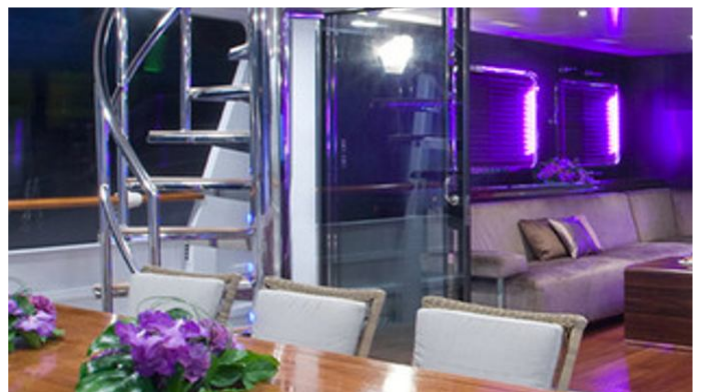

MORE PHOTOS, VIDEO OR INTERACTIVE DECK PLANS:

[CLICK HERE](#)

This document is not contractual. The yacht charters and their particulars displayed in the results above are displayed in good faith and whilst believed to be correct are not guaranteed. YachtCharterFleet.com does not warrant or assume any legal liability or responsibility for the accuracy, completeness, or usefulness of any information and/or images displayed. All information is subject to change without notice and is without warranty. Your preferred charter broker should provide you with yacht specifications, brochure and rates for your chosen dates during your charter yacht selection process. Starting prices are shown in a range of currencies for a one-week charter, unless otherwise indicated.