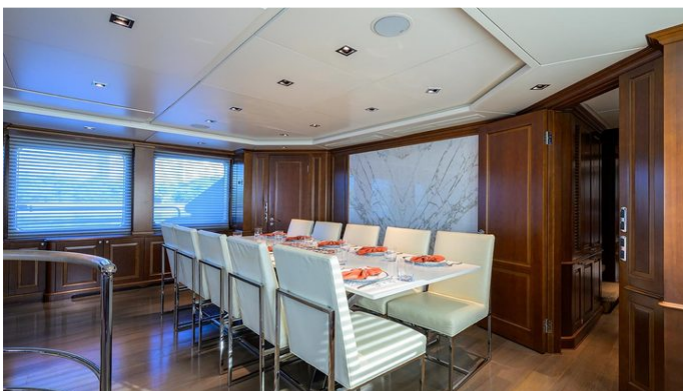

MORE PHOTOS, VIDEO OR INTERACTIVE DECK PLANS:

[CLICK HERE](#)

This document is not contractual. The yacht charters and their particulars displayed in the results above are displayed in good faith and whilst believed to be correct are not guaranteed. YachtCharterFleet.com does not warrant or assume any legal liability or responsibility for the accuracy, completeness, or usefulness of any information and/or images displayed. All information is subject to change without notice and is without warranty. Your preferred charter broker should provide you with yacht specifications, brochure and rates for your chosen dates during your charter yacht selection process. Starting prices are shown in a range of currencies for a one-week charter, unless otherwise indicated.