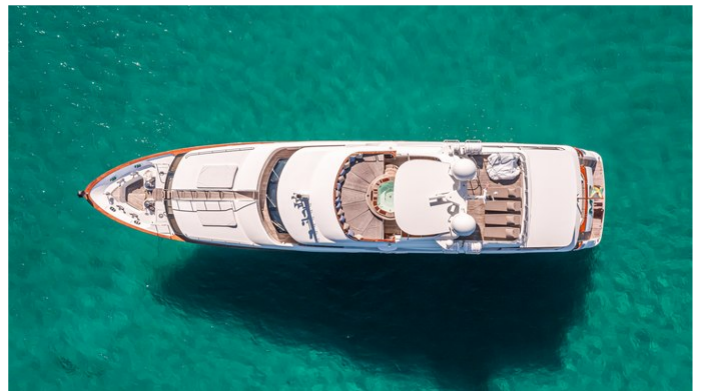

MORE PHOTOS, VIDEO OR INTERACTIVE DECK PLANS:

[CLICK HERE](#)

This document is not contractual. The yacht charters and their particulars displayed in the results above are displayed in good faith and whilst believed to be correct are not guaranteed. YachtCharterFleet.com does not warrant or assume any legal liability or responsibility for the accuracy, completeness, or usefulness of any information and/or images displayed. All information is subject to change without notice and is without warranty. Your preferred charter broker should provide you with yacht specifications, brochure and rates for your chosen dates during your charter yacht selection process. Starting prices are shown in a range of currencies for a one-week charter, unless otherwise indicated.