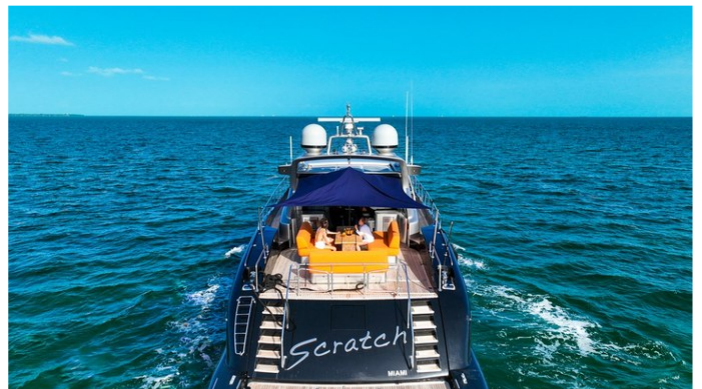

MORE PHOTOS, VIDEO OR INTERACTIVE DECK PLANS:

[CLICK HERE](#)

This document is not contractual. The yacht charters and their particulars displayed in the results above are displayed in good faith and whilst believed to be correct are not guaranteed. YachtCharterFleet.com does not warrant or assume any legal liability or responsibility for the accuracy, completeness, or usefulness of any information and/or images displayed. All information is subject to change without notice and is without warranty. Your preferred charter broker should provide you with yacht specifications, brochure and rates for your chosen dates during your charter yacht selection process. Starting prices are shown in a range of currencies for a one-week charter, unless otherwise indicated.