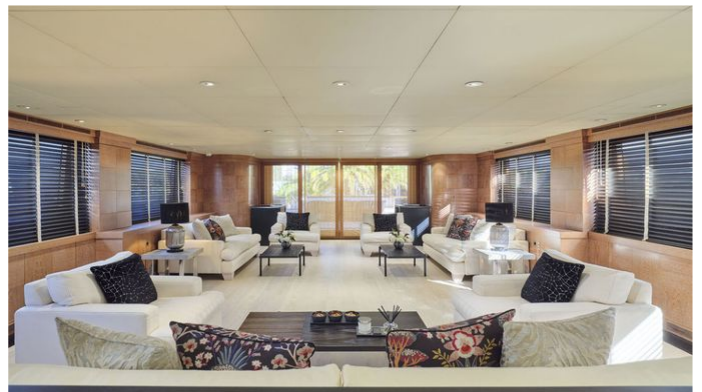

MORE PHOTOS, VIDEO OR INTERACTIVE DECK PLANS:

[CLICK HERE](#)

This document is not contractual. The yacht charters and their particulars displayed in the results above are displayed in good faith and whilst believed to be correct are not guaranteed. YachtCharterFleet.com does not warrant or assume any legal liability or responsibility for the accuracy, completeness, or usefulness of any information and/or images displayed. All information is subject to change without notice and is without warranty. Your preferred charter broker should provide you with yacht specifications, brochure and rates for your chosen dates during your charter yacht selection process. Starting prices are shown in a range of currencies for a one-week charter, unless otherwise indicated.