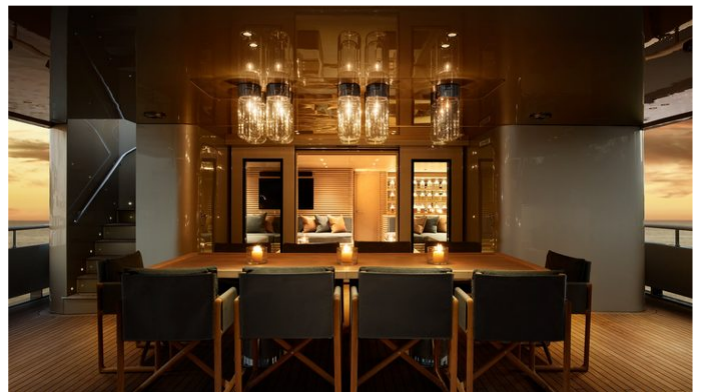

MORE PHOTOS, VIDEO OR INTERACTIVE DECK PLANS:

[CLICK HERE](#)