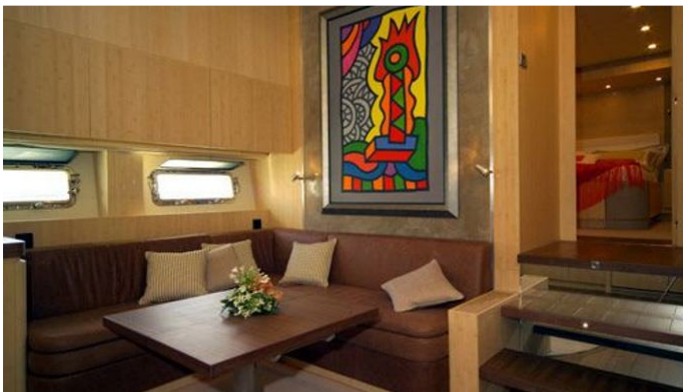

MORE PHOTOS, VIDEO OR INTERACTIVE DECK PLANS:

[CLICK HERE](#)