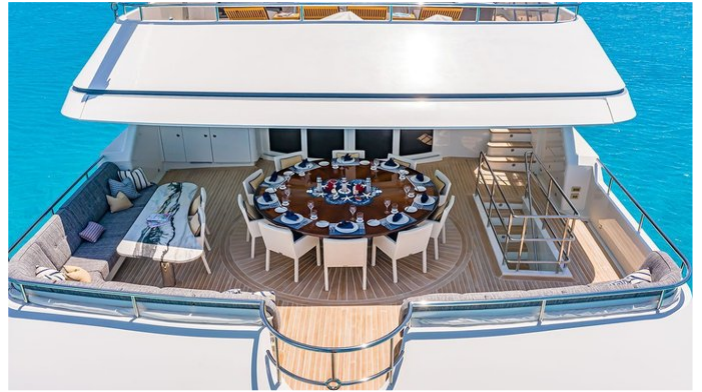

MORE PHOTOS, VIDEO OR INTERACTIVE DECK PLANS:

[CLICK HERE](#)

This document is not contractual. The yacht charters and their particulars displayed in the results above are displayed in good faith and whilst believed to be correct are not guaranteed. YachtCharterFleet.com does not warrant or assume any legal liability or responsibility for the accuracy, completeness, or usefulness of any information and/or images displayed. All information is subject to change without notice and is without warranty. Your preferred charter broker should provide you with yacht specifications, brochure and rates for your chosen dates during your charter yacht selection process. Starting prices are shown in a range of currencies for a one-week charter, unless otherwise indicated.