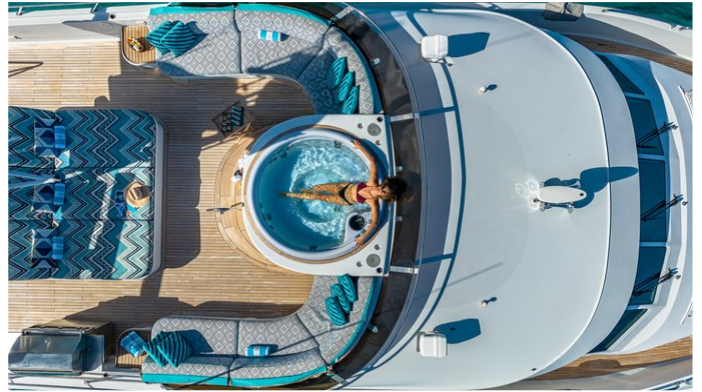

MORE PHOTOS, VIDEO OR INTERACTIVE DECK PLANS:

[CLICK HERE](#)

This document is not contractual. The yacht charters and their particulars displayed in the results above are displayed in good faith and whilst believed to be correct are not guaranteed. YachtCharterFleet.com does not warrant or assume any legal liability or responsibility for the accuracy, completeness, or usefulness of any information and/or images displayed. All information is subject to change without notice and is without warranty. Your preferred charter broker should provide you with yacht specifications, brochure and rates for your chosen dates during your charter yacht selection process. Starting prices are shown in a range of currencies for a one-week charter, unless otherwise indicated.