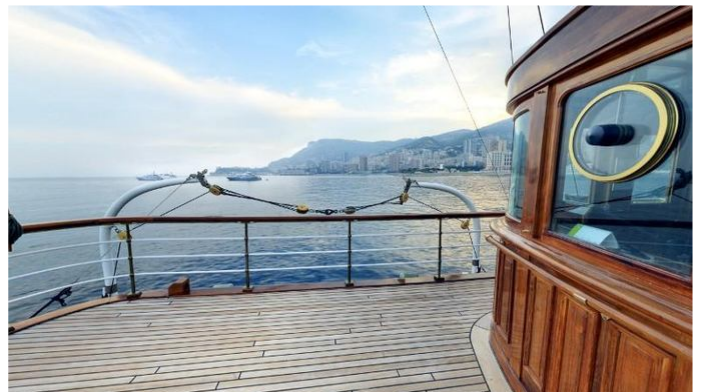

MORE PHOTOS, VIDEO OR INTERACTIVE DECK PLANS:

[CLICK HERE](#)

This document is not contractual. The yacht charters and their particulars displayed in the results above are displayed in good faith and whilst believed to be correct are not guaranteed. YachtCharterFleet.com does not warrant or assume any legal liability or responsibility for the accuracy, completeness, or usefulness of any information and/or images displayed. All information is subject to change without notice and is without warranty. Your preferred charter broker should provide you with yacht specifications, brochure and rates for your chosen dates during your charter yacht selection process. Starting prices are shown in a range of currencies for a one-week charter, unless otherwise indicated.