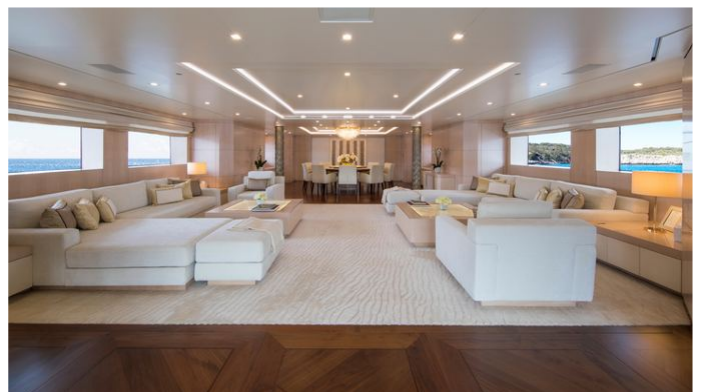

MORE PHOTOS, VIDEO OR INTERACTIVE DECK PLANS:

[CLICK HERE](#)

This document is not contractual. The yacht charters and their particulars displayed in the results above are displayed in good faith and whilst believed to be correct are not guaranteed. YachtCharterFleet.com does not warrant or assume any legal liability or responsibility for the accuracy, completeness, or usefulness of any information and/or images displayed. All information is subject to change without notice and is without warranty. Your preferred charter broker should provide you with yacht specifications, brochure and rates for your chosen dates during your charter yacht selection process. Starting prices are shown in a range of currencies for a one-week charter, unless otherwise indicated.