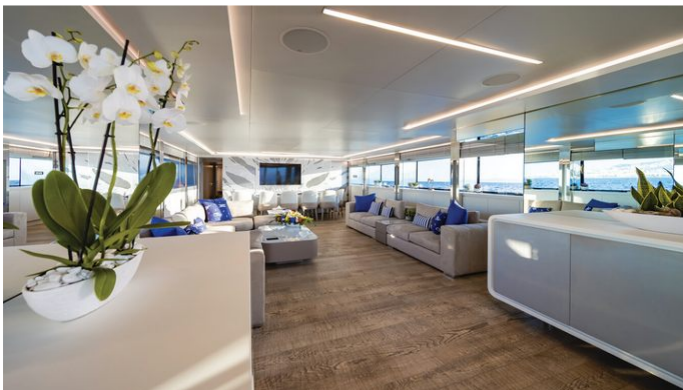

MORE PHOTOS, VIDEO OR INTERACTIVE DECK PLANS:

[CLICK HERE](#)

This document is not contractual. The yacht charters and their particulars displayed in the results above are displayed in good faith and whilst believed to be correct are not guaranteed. YachtCharterFleet.com does not warrant or assume any legal liability or responsibility for the accuracy, completeness, or usefulness of any information and/or images displayed. All information is subject to change without notice and is without warranty. Your preferred charter broker should provide you with yacht specifications, brochure and rates for your chosen dates during your charter yacht selection process. Starting prices are shown in a range of currencies for a one-week charter, unless otherwise indicated.